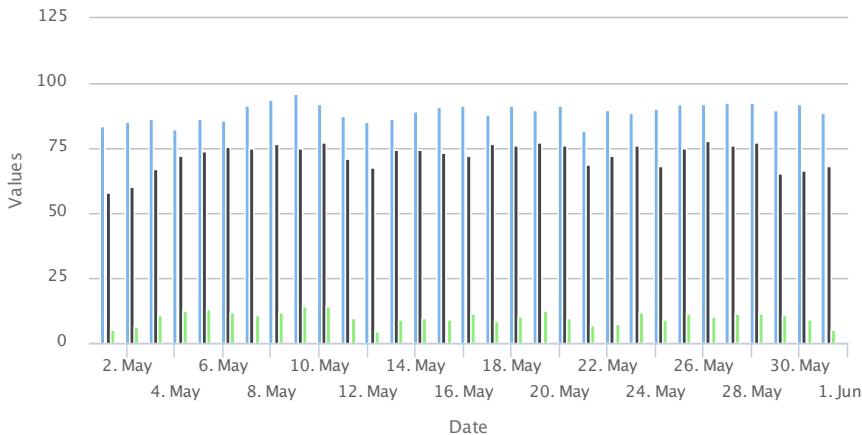

Rio Grande City Data

■ Max Temperature (F) ■ Min Temperature (F) ■ Avg Wind Speed (mph)